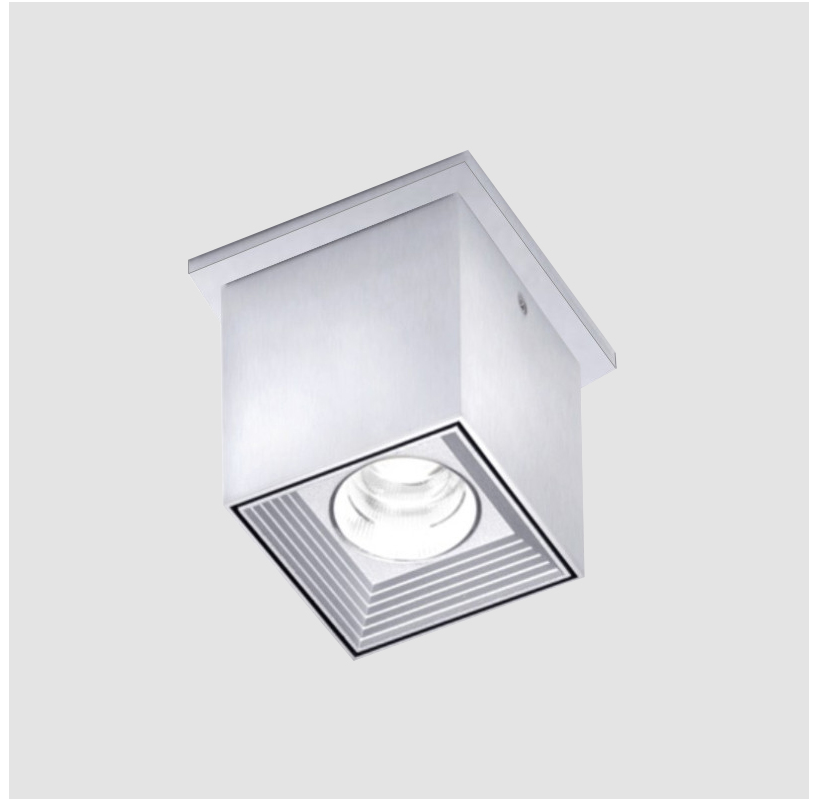

DAU SINGLE SURFACE

D92126R9-

base number Finish Options

1. To build a product code in our configurator select the specify button on the base model # product page
2. To build a manual product code on this datasheet choose from the options listed below in blue font and add the suffix to the base model #

GENERAL

Series: Dau
Subseries: Dau Single
Brand: Milan
Division: Design
Mounting Type: Surface
Mounting Location: Ceiling
Subcategory: Downlight

PHYSICAL

Shape: Cube
Length (mm): 80
Length (in): 3 1/8
Width (mm): 80
Width (in): 3 1/8
Height (mm): 91
Height (in): 3 9/16
Light Distribution: Direct
Fixture Finish: BAL / MWL / BSL
Fixture Material: Extruded Aluminum

ELECTRICAL

Lamp Type: LED
Input Wattage (W): 10
Total Output Wattage (W): 9.3
Dimming: Tri-Mode (Non-Dimming and Phase Dimming (120Vac only) and 0-10V Dimming)
Driver Included: No
Driver Location: Remote
Driver Type: Constant Current
Input Voltage (V): 120 - 277
Constant Current (MA): 350

LED

Number of LEDs: 1
Color Temperature (°K): 3000
Max. Delivered Lumen (lm): 956
CRI: >90 CRI
Lamp Life (hrs): 50000

OPTICAL

RATINGS AND CERTIFICATIONS

Certified By: Certified for North American Standards
IP rating: IP20

PROJECT
TYPE
SPECIFIER
QUANTITY
DATE

J-Box cover plate included