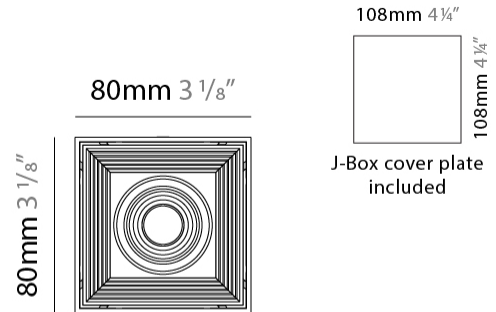

DAU SINGLE SURFACE

D92126R9-

base number Finish Options

1. To build a product code in our configurator select the specify button on the base model # product page
2. To build a manual product code on this datasheet choose from the options listed below in blue font and add the suffix to the base model #

GENERAL

Series: Dau
Subseries: Dau Single
Brand: Milan
Division: Design
Mounting Type: Surface
Mounting Location: Ceiling
Subcategory: Downlight

PHYSICAL

Shape: Cube
Length (mm): 80
Length (in): 3 1/8
Width (mm): 80
Width (in): 3 1/8
Height (mm): 91
Height (in): 3 9/16
Light Distribution: Direct
Fixture Finish: BAL / MWL / BSL
Fixture Material: Extruded Aluminum

ELECTRICAL

Lamp Type: LED
Input Wattage (W): 10
Total Output Wattage (W): 9.3
Dimming: Tri-Mode (Non-Dimming and Phase Dimming (120Vac only) and 0-10V Dimming)
Driver Included: No
Driver Location: Remote
Driver Type: Constant Current
Input Voltage (V): 120 - 277
Constant Current (MA): 350

LED

Number of LEDs: 1
Color Temperature (°K): 3000
Max. Delivered Lumen (lm): 956
CRI: >90 CRI
Lamp Life (hrs): 50000

OPTICAL

RATINGS AND CERTIFICATIONS

Certified By: Certified for North American Standards
IP rating: IP20

PROJECT
TYPE
SPECIFIER
QUANTITY
DATE

J-Box cover plate included