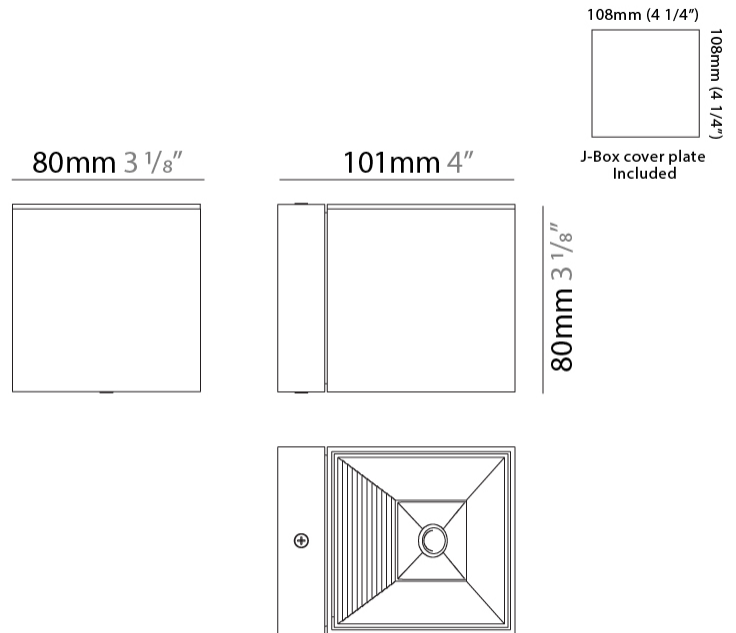

PROJECT _____
TYPE _____
SPECIFIER _____
QUANTITY _____
DATE _____

DAU SINGLE SURFACE

D93239-

base number   Finish
Options

1. To build a product code in our configurator select the specify button on the base model # product page
2. To build a manual product code on this datasheet choose from the options listed below in blue font and add the suffix to the base model #

GENERAL

Series: Dau _____
Subseries: Dau Single _____
Brand: Milan _____
Division: Design _____
Mounting Type: Surface _____
Mounting Location: Wall _____
Subcategory: Downlight _____

PHYSICAL

Shape: Cube _____
Length (mm): 80 _____
Length (in): 3 1/8 _____
Height (mm): 80 _____
Depth (mm): 101 _____
Height (in): 3 1/8 _____
Depth (in): 4 _____
Extension (mm): 101 _____
Extension (in): 4 _____
Light Distribution: Direct _____
Fixture Finish: [BAL](#) / [MWL](#) / [BSL](#) _____
Fixture Material: Extruded Aluminum _____

ELECTRICAL

Lamp Type: LED _____
Input Wattage (W): 7 _____
Dimming: Electronic Low Voltage Dimming _____
Input Voltage (V): 120Vac Direct Line _____

LED

Number of LEDs: 1 _____
Color Temperature (°K): 3000 _____
Max. Delivered Lumen (lm): 665 _____
CRI: >90 CRI _____
Lamp Life (hrs): 50000 _____

OPTICAL

RATINGS AND CERTIFICATIONS

Certified By: Certified for North American Standards _____
IP rating: IP20 _____