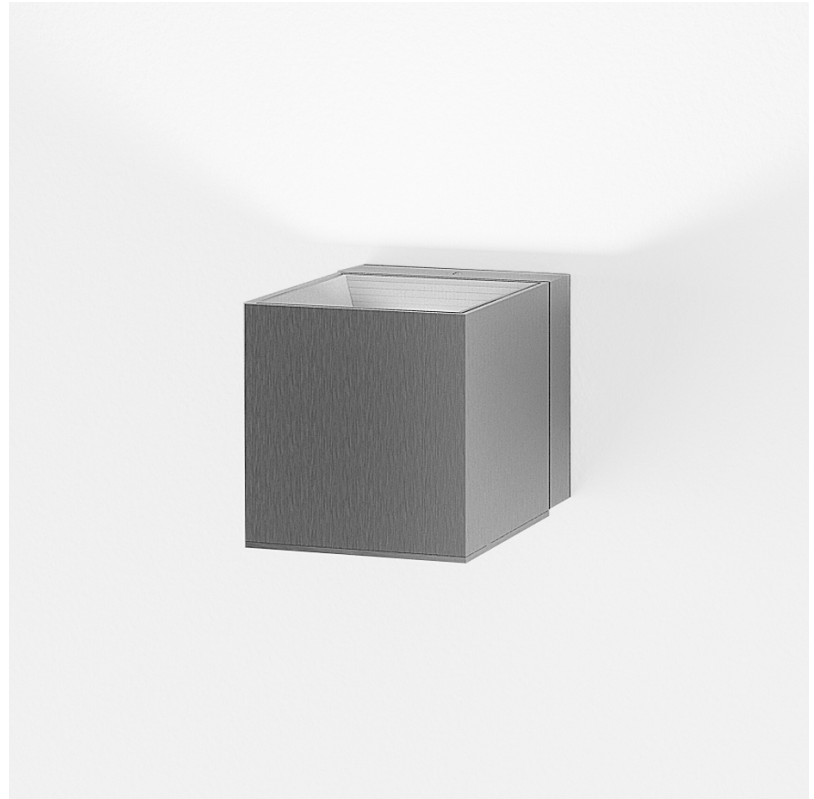

PROJECT _____
TYPE _____
SPECIFIER _____
QUANTITY _____
DATE _____

DAU SINGLE SURFACE

D93239-

base number   Finish
Options

1. To build a product code in our configurator select the specify button on the base model # product page
2. To build a manual product code on this datasheet choose from the options listed below in blue font and add the suffix to the base model #

GENERAL

Series: Dau _____
Subseries: Dau Single _____
Brand: Milan _____
Division: Design _____
Mounting Type: Surface _____
Mounting Location: Wall _____
Subcategory: Downlight _____

PHYSICAL

Shape: Cube _____
Length (mm): 80 _____
Length (in): 3 1/8 _____
Height (mm): 80 _____
Depth (mm): 101 _____
Height (in): 3 1/8 _____
Depth (in): 4 _____
Extension (mm): 101 _____
Extension (in): 4 _____
Light Distribution: Direct _____
Fixture Finish: [BAL](#) / [MWL](#) / [BSL](#) _____
Fixture Material: Extruded Aluminum _____

ELECTRICAL

Lamp Type: LED _____
Input Wattage (W): 7 _____
Dimming: Electronic Low Voltage Dimming _____
Input Voltage (V): 120Vac Direct Line _____

LED

Number of LEDs: 1 _____
Color Temperature (°K): 3000 _____
Max. Delivered Lumen (lm): 665 _____
CRI: >90 CRI _____
Lamp Life (hrs): 50000 _____

OPTICAL

RATINGS AND CERTIFICATIONS

Certified By: Certified for North American Standards _____
IP rating: IP20 _____